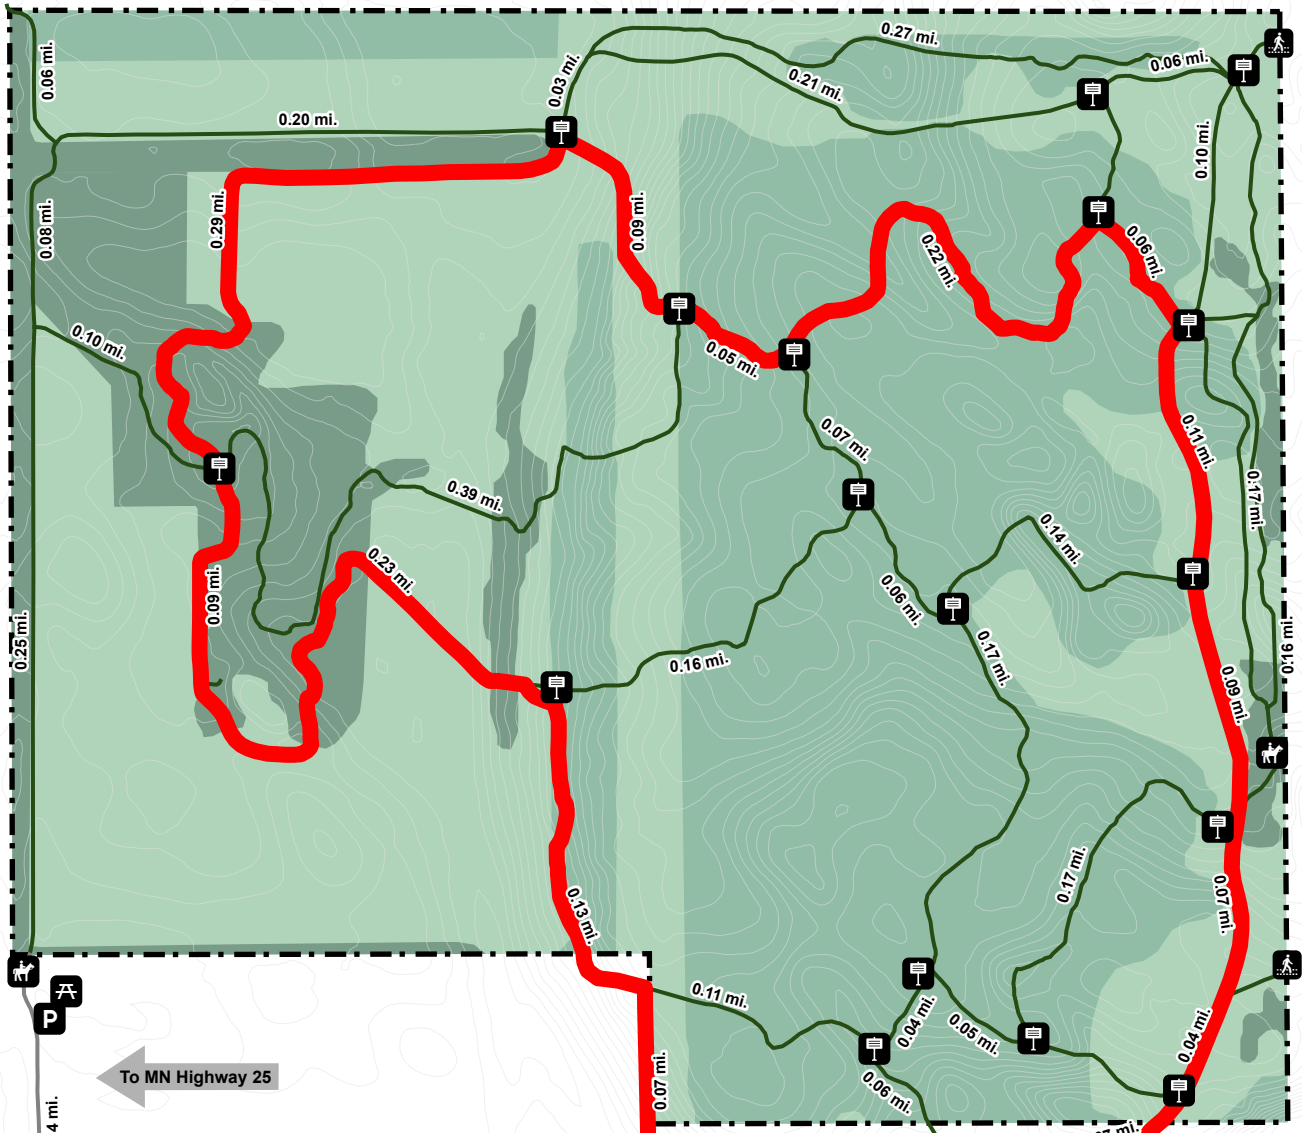

OAK SAVANNA PARK

SUMMER RECREATIONAL MAP

10775 27TH AVE. SE, BECKER, MN 55308

	Fun Run Route		Limestone
	Information Map		Native/Mowed
	Bench		Other
	Equestrian Entrance		Pine
	Parking		Scattered Tree Cover
	Pedestrian Entrance		Prairie
	Picnic Table		
	Wayfinding Sign		

0 200 400 Feet

N